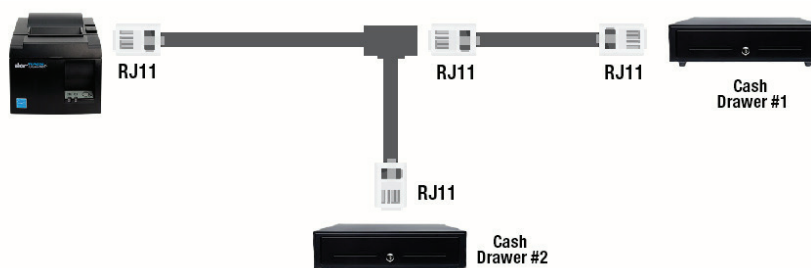

## Connect a Star Printer to ONE Star Cash Drawer

All Star cash drawers come with a Star Cash Drawer cable. Replacement cables below may be purchased as needed.

Description		Part Number
Cable, Cash Drawer, Connect Star Cash Drawer to Star Printer, 72 inch, Black	S1YE1Y-72 BLKV	37969530
Cable, Cash Drawer, Connect Star Cash Drawer to Star Printer, 72 inch, White	S1YE1Y-72 WHTV	37969540

## Connect a Star printer to TWO Star Cash Drawers

Combine the Star cash drawer cable (Included with the drawer) with the Dual Drawer Secure Cash Drawer cable below to create a dual drawer installation making a secure solution that makes it impossible to swap cash drawers at the printer. Dual drawer installations can be vulnerable to swapping the drawers with a traditional “Y” cable allowing an employee to access another cash drawer. Star’s Secure Cable makes this virtually impossible.

Description		Part Number
Cable, Cash Drawer, Dual Drawer Secure Cable for Star Value, Choice and Max Cash Drawers. Connect two (2) Star Cash Drawers to a Star or Epson Printer, 72 inch, Black	DK-S12YE12Y-DDSC-72	37969680

## Connect a Star Printer to an Existing APG Cash Drawer

Use the 320 Cash Drawer Cable below to connect to an APG cash drawer. APG “320 Interface” cash drawers like Vasario Series, etc use a different 8-pin RJ45 connector than Star cash drawers so we have a cable for that.