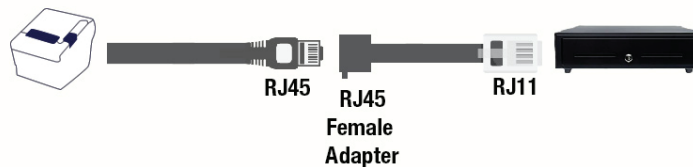

Description		Part Number
Cable, Cash Drawer, Adapts APG Drawer with 320 Interface to Star Cash Drawer, RJ45 Female to RJ11, 15 inch, Black	DK-12Y-320-15BK	37969810

*The cables displayed in this document are representations of the cables. The size and structure of the cable are different than shown.