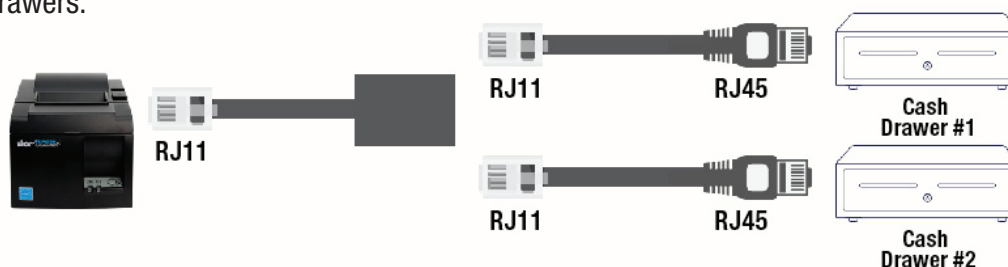

Description		Part Number
Cash Drawer, Y Cable, for Dual Cash Drawer to Connect to Epson Printer, 24inch	DK-E12Y-24-Y CABLE	37964410
Cable, Cash Drawer 1, Connects APG Drawer with 320 Interface to Star Printer, RJ45 Male to RJ11 Male, 72 inch, Black	DK-S1Y-APG320-72 BLK	37968190
Cable, Cash Drawer 2, Connects APG Drawer with 320 Interface to Star Printer, RJ45 Male to RJ11 Male, 72 inch, Black	DK-S2Y-APG320-72 BLK	37968200