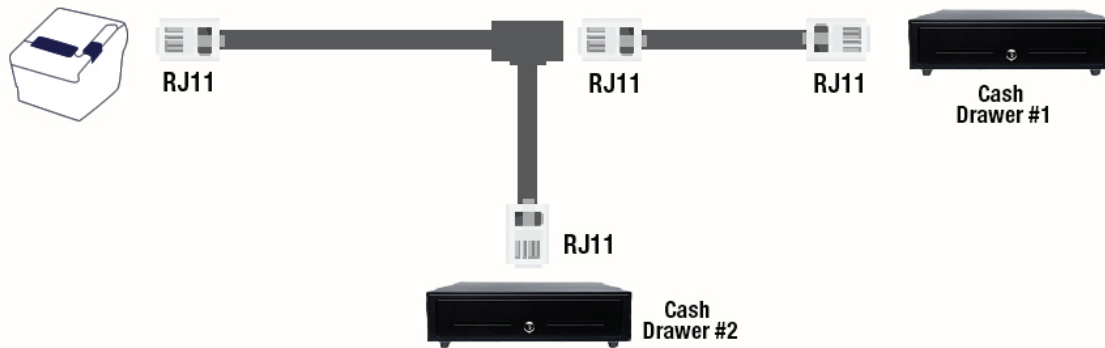

Cash Drawer Connectivity Guide

Connect a printer (Epson, Bixolon, Etc) to TWO Star Cash Drawers

Combine the Star cash drawer cable (Included with the drawer) with the Dual Drawer Secure Cash Drawer cable below to create a dual drawer installation making a secure solution that makes it impossible to swap cash drawers at the printer.

Description		Part Number
Cable, Cash Drawer, Dual Drawer Secure Cable for Star Value, Choice and Max Cash Drawers. Connect two (2) Star Cash Drawers to a Star or Epson Printer, 72 inch, Black	DK-S12YE12Y-DDSC-72	37969530

Easy replacement of existing APG Cash Drawer

Keep your cable that connects to your current printer. Simply plug the adapter cable into the Star cash drawer, unplug the existing cable from the APG cash drawer, and plug into the adapter cable. Replacement complete.