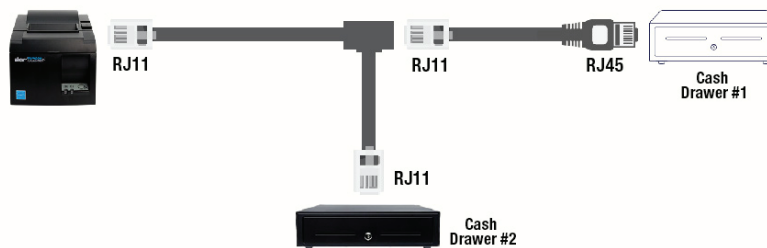

Description		Part Number
Cable, Cash Drawer, Dual Drawer Secure Cable for Star Value, Choice and Max Cash Drawers. Connect two (2) Star Cash Drawers to a Star or Epson Printer, 72 inch, Black	DK-S12YE12Y-DDSC-72	37969680
Cable, Cash Drawer 1, Connects APG Drawer with 320 Interface to Star Printer, RJ45 Male to RJ11 Male, 72 inch, Black	DK-S1Y-APG320-72 BLK	37968190

Connect a Star printer to TWO existing APG Cash Drawers

Use the two 320 Cash Drawer Cables below combined with the Y-Cable below to connect to two 320 interface APG cash drawers.